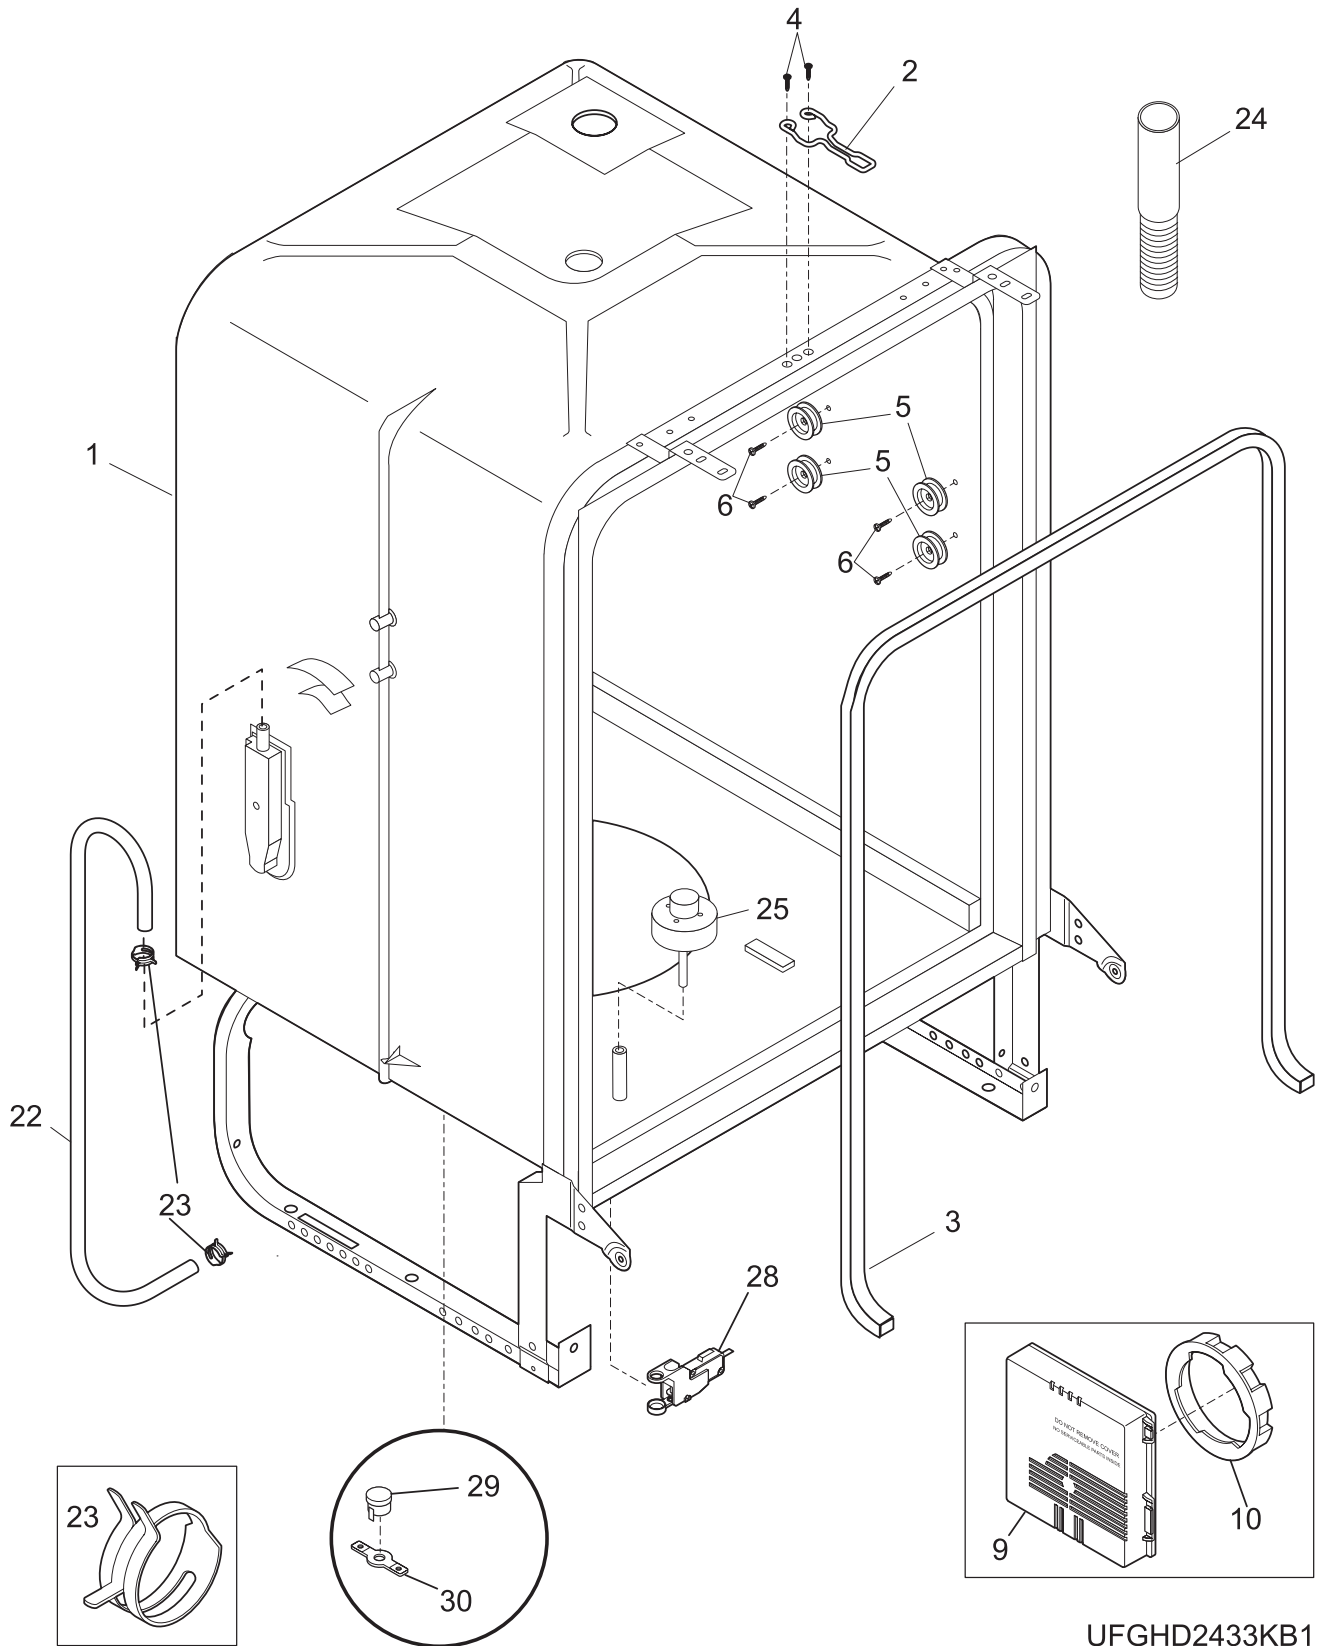

DOOR

Model Index: A FGHD2433K (FGHD2433KB1)
B FGHD2433K (FGHD2433KF1)
C FGHD2433K (FGHD2433KW1)

POS. NO	PART NO.		DESCRIPTION
1	154579101	A B C	Spring, friction pulley, (2)
1A	154578801	A B C	Cable, friction pulley, (2)
2	154093301	A B C	Screw, arm assy, (4)
3	154691201	A B C	Arm Assy, LH
3A	154691101	A B C	Arm Assy, RH
*	154647101	A B C	Hinge Pin, arm assy
*	154686401	A B C	Bearing, hinge pin
4	154409401	A B C	Screw, ground, #8-18 x .375
5	154079601	A B C	Nut, arm assy, and handle mtg.
6	154282901	A B C	Screw, Phillips, 8-10 x .7
7	154743503	A B C	Liner, door assembly, grey, complete
8	154294701	A B C	Screw, #7 plas .375, (6), disp. assy.
9 #	154542107	A B C	Dispenser, det/rinse aid, w/read switch
9*	154719301	A B C	Shield, dispenser assy
10	154103702	A B C	Screw, latch mtg, (2)
11	154579201	A B C	Pulley, friction, LH
11	154579202	A B C	Pulley, friction, RH
*	154200601	A B C	Screw, #10-16 x 3/8
12 #	154758101	A B C	Latch Assembly, door
13	154755801	A B C	Duct Assembly, vent, w/tape
14	154733701	A B C	Vent assy, dry, w/gaskets
14*	154436201	A B C	Screw, dry duct, (3)
20	154790803	A - -	Door Assembly, w/insullation, black, w/badge
20	154790805	- B -	Door Assembly, w/insullation, stainless, w/badge
20	154790801	- - C	Door Assembly, w/insullation, white, w/badge
20*	154253201	A B C	Insulation, door
21	154754701	A B C	Screw, truss hd, 8-18 type AB, (2)
40	154724903	A - -	Handle, towel bar, black
40	154724905	- B -	Handle, towel bar, stainless
40	154724901	- - C	Handle, towel bar, white
41	154760101	A B C	Bracket, handle support, (2)
49	154759101	A B C	Gasket, door, bottom
51	154320301	A B C	Clamp, drip loop, wire
53	154425001	A B C	Nut, Keps, (2), handle mtg.

TUB

UFGHD2433KB1